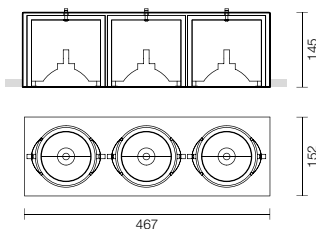

DIAPSON 3L FRAMELESS

473x158

Max 3 x 100W G53 12Vdc QR111 **LED READY**

IP20 IP23 F III ENERGY ES CE
Alimentatore non incluso / Power supply not included

CODE	FINISHINGS	APPLICATION
T032 BE	01 02 03	Cartongesso/Plasterboard
T044 BE	01 02 03	Laterizio/Brick Wall

Max 3 x 70W Gx8,5 230Vac CDM-R111

IP20 IP23 F Classe 1 ENERGY ES CE
Alimentatore non incluso / Power supply not included

CODE	FINISHINGS	APPLICATION
T032 HE	01 02 03	Cartongesso/Plasterboard
T044 HE	01 02 03	Laterizio/Brick Wall