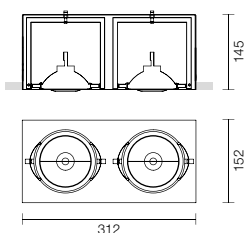

DIAPSON 2L FRAMELESS

318x158

Max 2 x 100W G53 12Vdc QR111 **LED READY**

IP20 IP23 F III ENERGY ES CE
Alimentatore non incluso / Power supply not included

CODE	FINISHINGS	APPLICATION
T032 BB	01 02 03	Cartongesso/Plasterboard
T044 BB	01 02 03	Laterizio/Brick Wall

Max 2 x 70W Gx8,5 230Vac CDM-R111

IP20 IP23 F Classe 1 ENERGY ES CE
Alimentatore non incluso / Power supply not included

CODE	FINISHINGS	APPLICATION
T032 HB	01 02 03	Cartongesso/Plasterboard
T044 HB	01 02 03	Laterizio/Brick Wall