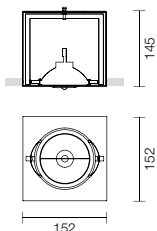

DIAPSON 1L FRAMELESS

158x158

Max 1 x 100W G53 12Vdc QR111 **LED READY**

IP20 IP23 F III ENERGY ES CE
Alimentatore non incluso / Power supply not included

CODE	FINISHINGS	APPLICATION
T032 BA	01 02 03	Cartongesso/Plasterboard
T044 BA	01 02 03	Laterizio/Brick Wall